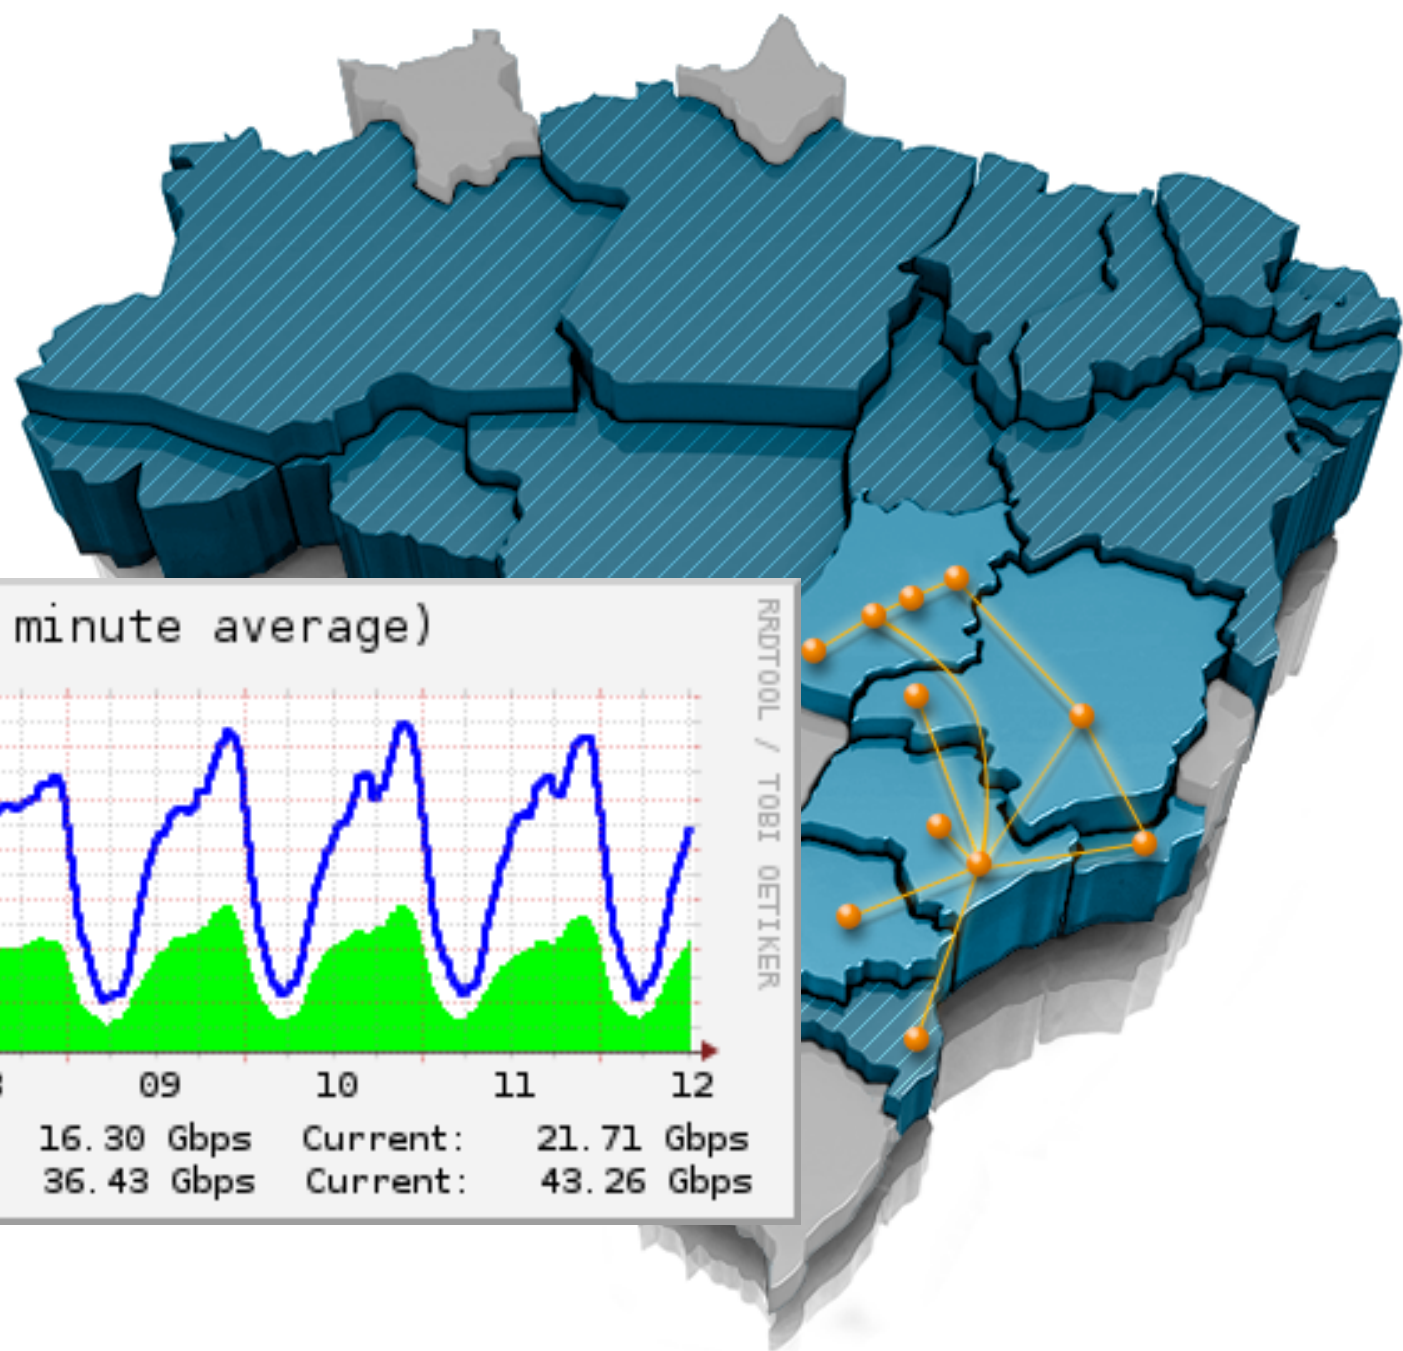

PIX G8

São Paulo