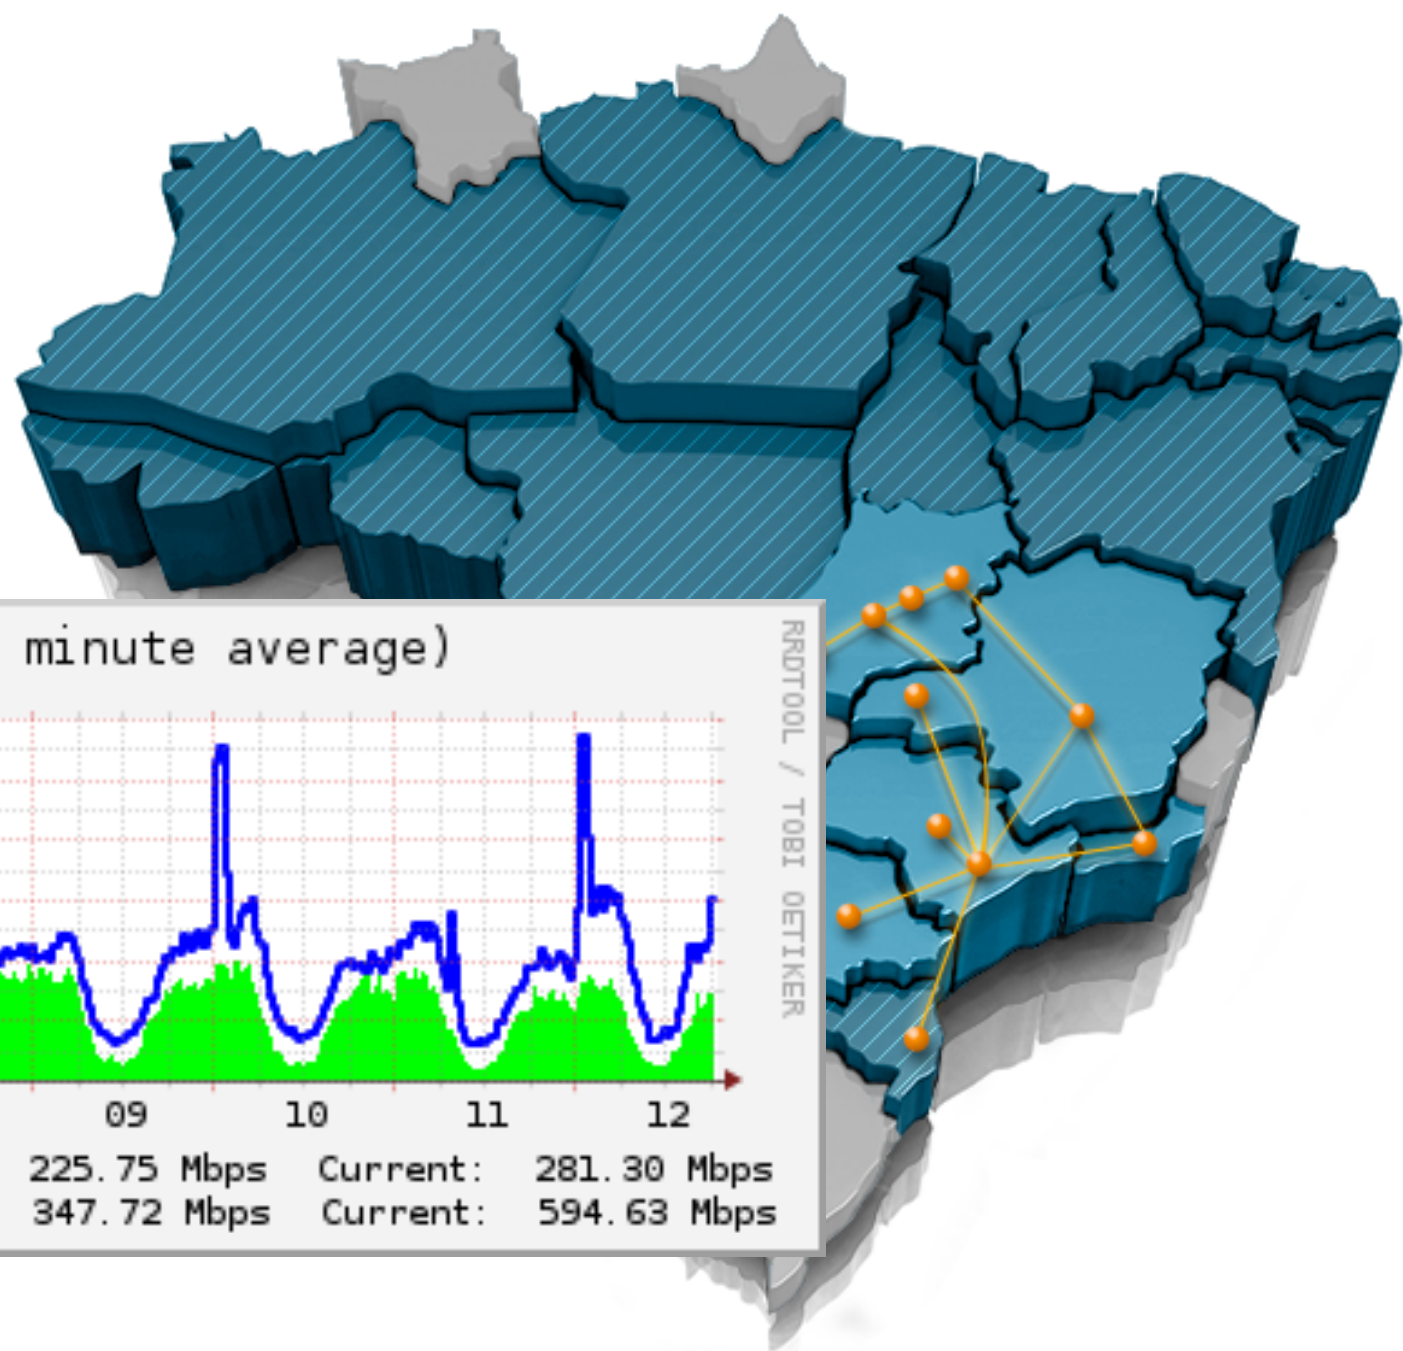

PIX G8 Goiânia