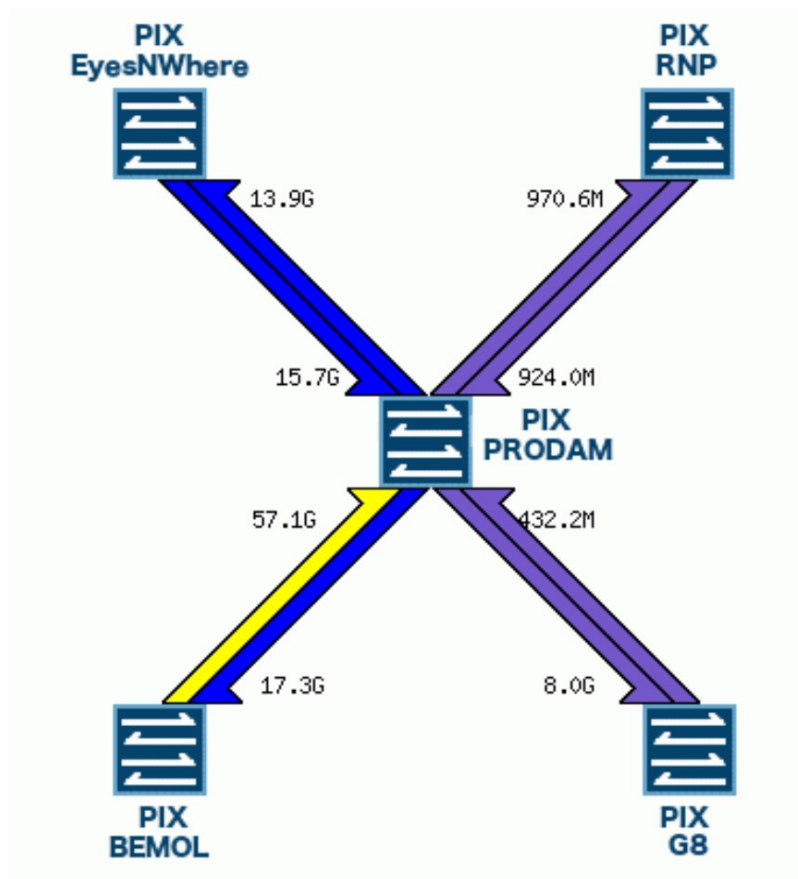

The background of the entire image is a dark grey circuit board pattern with white lines representing traces and components. The top and bottom sections are solid dark grey with this pattern, while the middle section is a lighter grey gradient.

Estado	# ASNs	Cidade	# Partic.	Pico (Gb/s)
AC	15	Rio Branco	12	0,3
AP	12	Macapa		
AM	101	Manaus	71	95
PA	233	Belém	55	20
RO	96	Porto Velho		
RR	18	Boa Vista	17	5
TO	74	Palmas	35	3

Estado	Cidade	1G	10G	100G
AC	Rio Branco	0	7	0
AP	Macapa			
AM	Manaus	11	44	3
PA	Belém	15	38	0
RO	Porto Velho			
RR	Boa Vista	0	10	0
TO	Palmas	1	12	0

Rio Branco/AC

Belém/PA

Boa Vista/RR

Palmas/TO

Manaus/AM

Decadely Graph (12 day average)

IX.br Manaus/AM

PIX	1G	10G	100G
PRODAM	7	22	0
RNP	1	5	0
ENW	3	1	1
BEMOL	0	5	2
G8	0	9	0