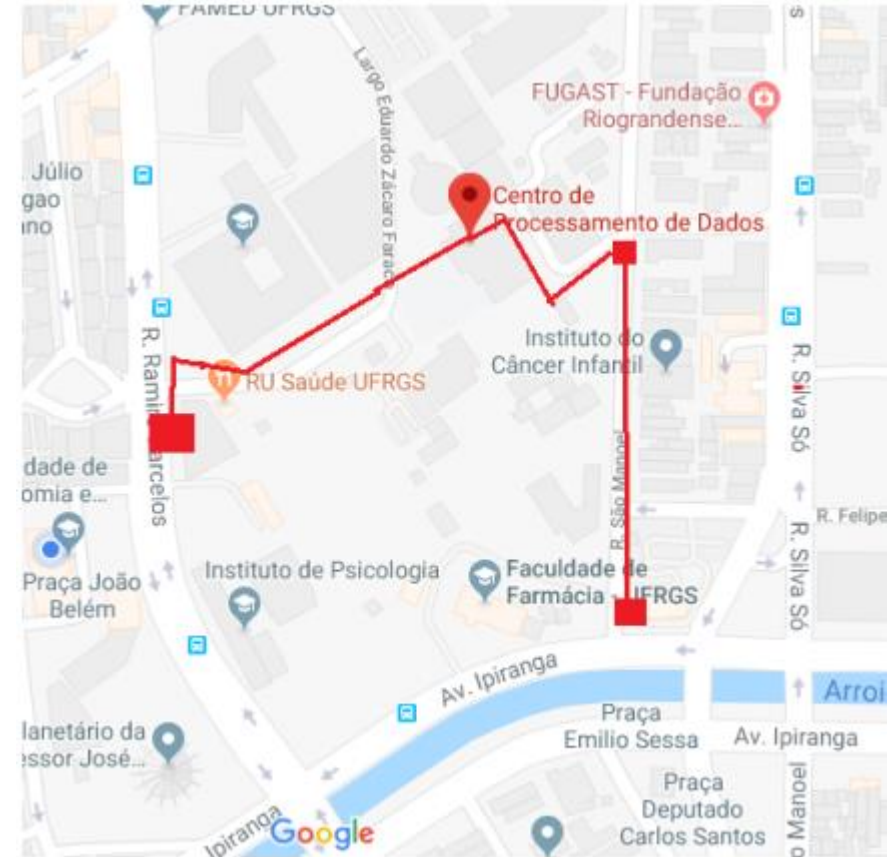

- ✓ 280 ASNs
 - ✓ 294 Sessões
- ✓ Netflix
- ✓ Akamai
- ✓ Globo
- ✓ Edgeuno
- ✓ Twitch

Média de 19% ao ano

Overview IX Porto Alegre - Crescimento

✓ Tráfego de + 600Gbps

2023

2021

Upgrade PIX-Central

- ✓ Problemas:
 - ✓ Racks pequenos
 - ✓ Sem organização lateral
 - ✓ Muitas migrações

Novos PIXs

Novos PIXs

The background of the slide is a dark grey circuit board pattern with white lines representing traces and components. The pattern is dense and covers the entire area, with a central white rectangular area containing text.