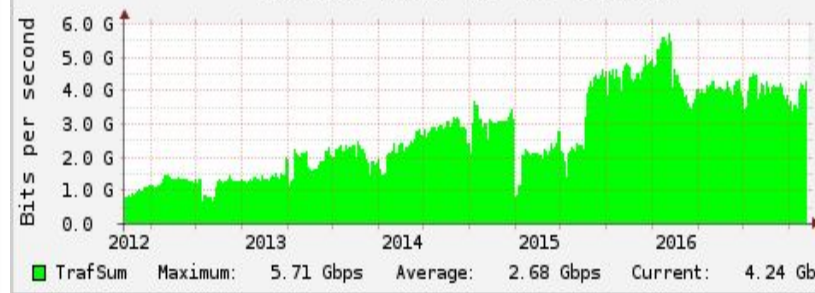

IX.br - Estatísticas

Tráfego diário (~ 1.3 Tbps)

Aggregate traffic IX.br - Daily

REQUEST / TOBI OETIKER

TOTAL	-	Maximum:	1.33 Tbps	Average:	907.14 Gbps	Current:	1.09 Tbps
SP	-	Maximum:	1.09 Tbps	Average:	735.34 Gbps	Current:	884.73 Gbps
RJ	-	Maximum:	119.42 Gbps	Average:	84.84 Gbps	Current:	107.09 Gbps
RS	-	Maximum:	47.74 Gbps	Average:	32.22 Gbps	Current:	32.69 Gbps
PR	-	Maximum:	28.95 Gbps	Average:	20.58 Gbps	Current:	24.61 Gbps
DF	-	Maximum:	13.69 Gbps	Average:	8.90 Gbps	Current:	10.30 Gbps
CE	-	Maximum:	8.67 Gbps	Average:	5.13 Gbps	Current:	5.45 Gbps
MG	-	Maximum:	6.82 Gbps	Average:	4.78 Gbps	Current:	5.50 Gbps
LDA	-	Maximum:	7.32 Gbps	Average:	3.83 Gbps	Current:	4.81 Gbps
BA	-	Maximum:	4.20 Gbps	Average:	2.74 Gbps	Current:	3.47 Gbps
CPV	-	Maximum:	3.27 Gbps	Average:	2.09 Gbps	Current:	2.70 Gbps
CAS	-	Maximum:	2.26 Gbps	Average:	1.40 Gbps	Current:	1.81 Gbps
SC	-	Maximum:	1.80 Gbps	Average:	1.24 Gbps	Current:	1.47 Gbps
PE	-	Maximum:	1.57 Gbps	Average:	1.08 Gbps	Current:	1.28 Gbps
GYN	-	Maximum:	1.49 Gbps	Average:	1.03 Gbps	Current:	1.09 Gbps
VIX	-	Maximum:	834.41 Mbps	Average:	600.71 Mbps	Current:	649.01 Mbps
MCF	-	Maximum:	857.35 Mbps	Average:	582.52 Mbps	Current:	779.67 Mbps
BEL	-	Maximum:	497.84 Mbps	Average:	299.81 Mbps	Current:	356.89 Mbps
LAJ	-	Maximum:	485.04 Mbps	Average:	264.77 Mbps	Current:	289.98 Mbps
CXJ	-	Maximum:	117.38 Mbps	Average:	72.35 Mbps	Current:	81.86 Mbps
SJC	-	Maximum:	110.11 Mbps	Average:	46.56 Mbps	Current:	54.98 Mbps
SJP	-	Maximum:	70.08 Mbps	Average:	27.59 Mbps	Current:	70.08 Mbps
MAO	-	Maximum:	174.11 Mbps	Average:	43.66 Mbps	Current:	49.04 Mbps
CGB	-	Maximum:	41.72 Mbps	Average:	20.67 Mbps	Current:	26.74 Mbps
SCA	-	Maximum:	3.92 Mbps	Average:	97.80 kbps	Current:	91.09 kbps

IX.br-BH

Daily Graph (5 minute average)

TrafSum Maximum: 6.29 Gbps Average: 3.67 Gbps Current: 4.11 Gbps

Decadely Graph (12 day average)

TrafSum Maximum: 5.71 Gbps Average: 2.68 Gbps Current: 4.24 Gbps

IX.br-MG - Conexão