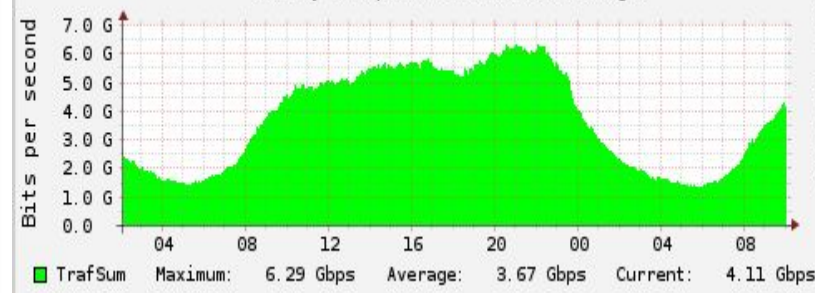

IX.br - Estatísticas

Tráfego diário (~ 1.3 Tbps)

Aggregate traffic IX.br - Daily

REQUEST / TOBI OETIKER

TOTAL	-	Maximum:	1.33 Tbps	Average:	907.14 Gbps	Current:	1.09 Tbps
SP	-	Maximum:	1.09 Tbps	Average:	735.34 Gbps	Current:	884.73 Gbps
RJ	-	Maximum:	119.42 Gbps	Average:	84.84 Gbps	Current:	107.09 Gbps
RS	-	Maximum:	47.74 Gbps	Average:	32.22 Gbps	Current:	32.69 Gbps
PR	-	Maximum:	28.95 Gbps	Average:	20.58 Gbps	Current:	24.61 Gbps
DF	-	Maximum:	13.69 Gbps	Average:	8.90 Gbps	Current:	10.30 Gbps
CE	-	Maximum:	8.67 Gbps	Average:	5.13 Gbps	Current:	5.45 Gbps
MG	-	Maximum:	6.82 Gbps	Average:	4.78 Gbps	Current:	5.50 Gbps
LDA	-	Maximum:	7.32 Gbps	Average:	3.83 Gbps	Current:	4.81 Gbps
BA	-	Maximum:	4.20 Gbps	Average:	2.74 Gbps	Current:	3.47 Gbps
CPV	-	Maximum:	3.27 Gbps	Average:	2.09 Gbps	Current:	2.70 Gbps
CAS	-	Maximum:	2.26 Gbps	Average:	1.40 Gbps	Current:	1.81 Gbps
SC	-	Maximum:	1.80 Gbps	Average:	1.24 Gbps	Current:	1.47 Gbps
PE	-	Maximum:	1.57 Gbps	Average:	1.08 Gbps	Current:	1.28 Gbps
GYN	-	Maximum:	1.49 Gbps	Average:	1.03 Gbps	Current:	1.09 Gbps
VIX	-	Maximum:	834.41 Mbps	Average:	600.71 Mbps	Current:	649.01 Mbps
MCF	-	Maximum:	857.35 Mbps	Average:	582.52 Mbps	Current:	779.67 Mbps
BEL	-	Maximum:	497.84 Mbps	Average:	299.81 Mbps	Current:	356.89 Mbps
LAJ	-	Maximum:	485.04 Mbps	Average:	264.77 Mbps	Current:	289.98 Mbps
CXJ	-	Maximum:	117.38 Mbps	Average:	72.35 Mbps	Current:	81.86 Mbps
SJC	-	Maximum:	110.11 Mbps	Average:	46.56 Mbps	Current:	54.98 Mbps
SJP	-	Maximum:	70.08 Mbps	Average:	27.59 Mbps	Current:	70.08 Mbps
MAO	-	Maximum:	174.11 Mbps	Average:	43.66 Mbps	Current:	49.04 Mbps
CGB	-	Maximum:	41.72 Mbps	Average:	20.67 Mbps	Current:	26.74 Mbps
SCA	-	Maximum:	3.92 Mbps	Average:	97.80 kbps	Current:	91.09 kbps

IX.br-BH

Daily Graph (5 minute average)

TrafSum Maximum: 6.29 Gbps Average: 3.67 Gbps Current: 4.11 Gbps

Decadely Graph (12 day average)

TrafSum Maximum: 5.71 Gbps Average: 2.68 Gbps Current: 4.24 Gbps

IX.br-MG - Conexão